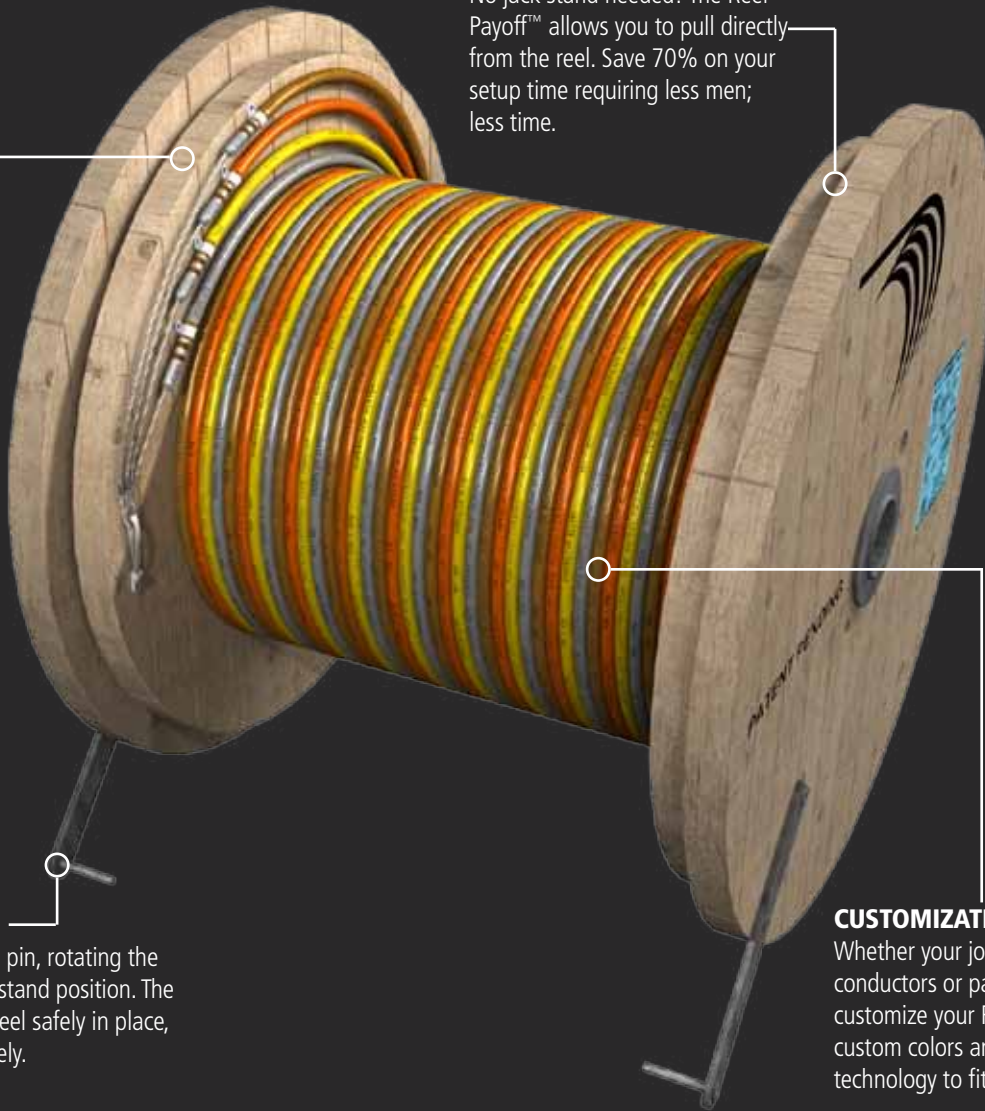

SELF-SPINNING REEL

No jack stand needed! The Reel Payoff™ allows you to pull directly from the reel. Save 70% on your setup time requiring less men; less time.

MORE TIME SAVINGS!

- Save 74% man-hours
- Save 65% on your pull
- Save 81% on the clean-up
- Save a total of 75% on your next pull!

NO JACK STAND NEEDED

Support your pull by pulling the pin, rotating the legs and locking them into kickstand position. The outer flange and legs lock the reel safely in place, so the inner flange can spin freely.

CUSTOMIZATION

Whether your job calls for single conductors or parallels, we can customize your Reel Payoff™ using our custom colors and our SuperSlick Elite® technology to fit any job you come across.

IT'S JUST THAT SIMPLE™

HANDLING

Simply roll the Reel Payoff™ off the pallet and into your desired pulling location.

SAFETY AND STABILITY

The outer flange and legs lock the reel safely in place, so the inner flange can spin freely.